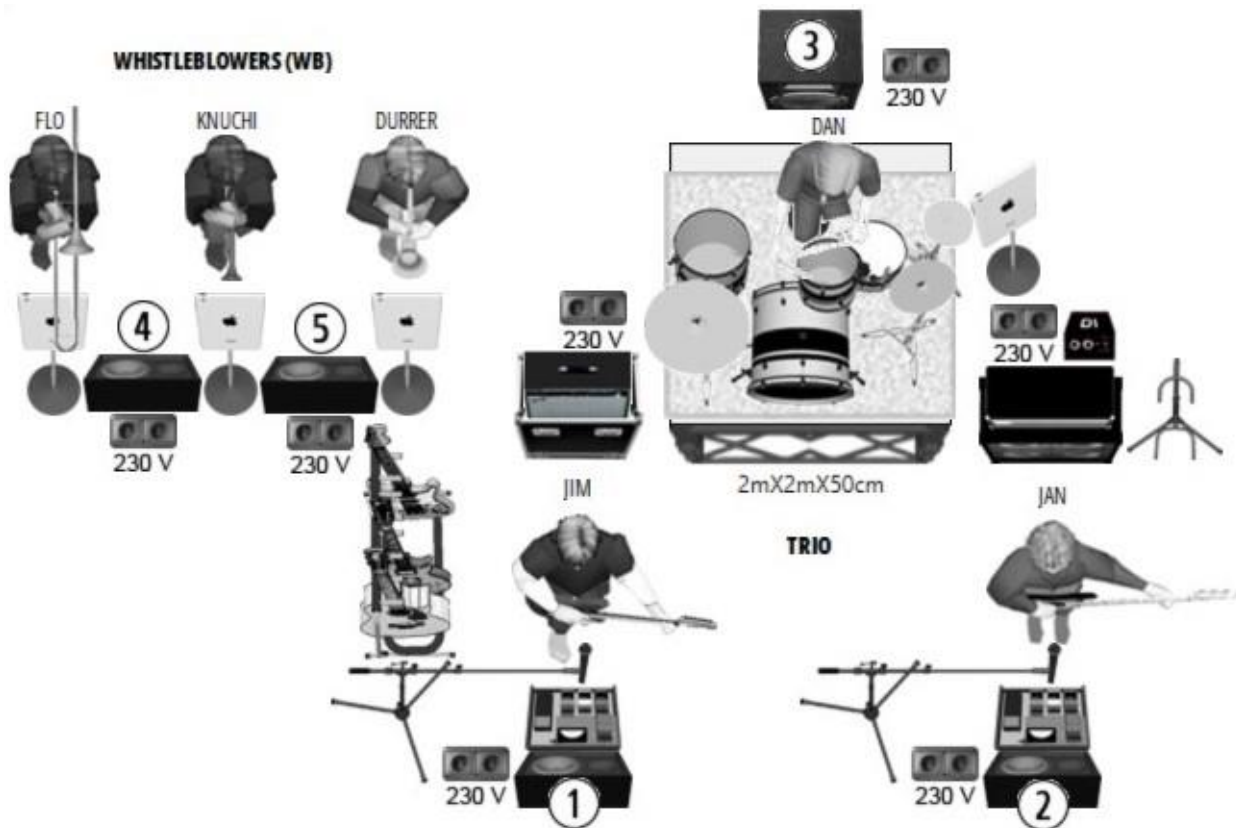

Technical Rider

Ch	Source	FX	Mics	XLR	Stands			Setup			
					Small	Large	Inst	Min	Trio	WB	
01	Kick		1	1	1				●	●	●
02	Snare		1	1	1					●	●
03	Floor		Clip	1						●	●
04	Tom		Clip	1						●	●
05	ORide		1	1		1				●	●
06	OHat		1	1		1				●	●
07	Hat	Plate 1s, LowPass @ 6.5k	1	1	1					●	●
08	Bass		DI	1				1		●	●
09	Guitar L		1	1	1			1		●	●
10	Guitar R		1	1	1			1		●	●
11	Trombone	Plate 1s	Clip	1	1						●
12	Trumpet	Plate 1s	Clip	1	1						●
13	Tenor Sax	Plate 1s	Clip	1	1						●
14	Vox Jim	Plate 1s, 1-Slap 180ms	1	1		1			●	●	●
15	Vox Jan	Plate 1s	1	1		1			●	●	●
16	Vox Dan	Plate 1s	1	1		1				●	●
M1	Jim			1						●	●
M2	Jan			1						●	●
M3	Dan			1	1					●	●
M4	Horns L			1							●
M5	Horns R			1							●
MT	Main Top L/R			2					●	●	●
MS	Main Sub L/R			2						●	●